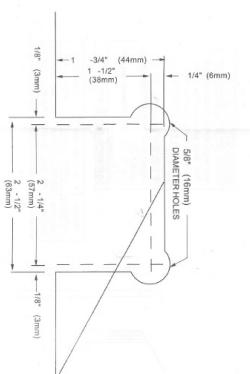

## Description:

Shower Hinge "Turku" 90DG, CPL, Offset Back Plate, 6-10mm Glass Thickness, W/Angle Adjustment Function & 25DG, Return Function, Brass Material, Straight Edges

## Item number:

15.24.224-0

Units	Box	Carton	HS Code	Barcode
Pcs.	1	20	8302100090	 5704866061377