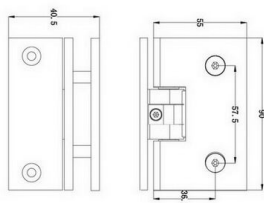

PRODUCT SHEET

Description:

Shower Hinge "Turku" 90DG, CPL, Offset Back Plate, 6-10mm Glass Thickness, W/Angle Adjustment Function & 25DG, Return Function, Brass Material, Straight Edges

Item number:

15.24.224-0

Units	Box	Carton	HS Code	Barcode
Pcs.	1	20	8302100090	 5704866061377

SISO A/S

Mileparken 11
DK-2740 Skovlunde
Denmark
VAT: DK 24786013

Phone +45 45 830 900

www.siso.dk
siso@siso.dk

Danske Bank
Nytorv Branch
Copenhagen
SWIFT: DABADKKK

Account no.
4180 3112 112936
IBAN Account
DK7230003112112936